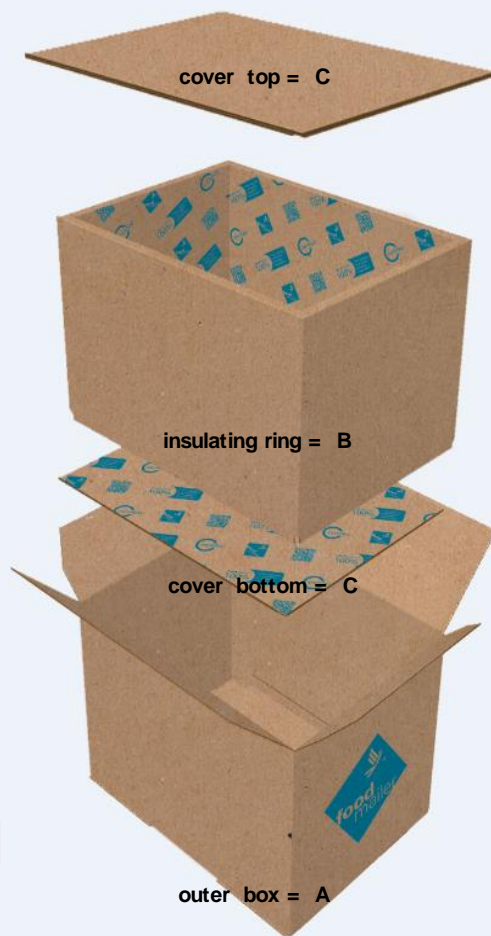

foodmailer®

The fresh idea for next day delivery.

foodmailer® ECO

SMALL, 9 litres

- High insulating packaging for foodstuffs and other items that need to be shipped cooled.
- Optimized for the delivery within 24h
- Environmentally friendly and recyclable
- Single-material corrugated cardboard
- FSC® TUEV-COC-000507
- Air pocket on the bottom für insulation
- Closure with packaging tape
- Inner material: special insulating flute brown / brown, one-colour flexo printing, low migration
- Produced climate neutral
- Outside dimensions: 300x200x300 mm
- Volume: 9 liters
- Weight per set: 630 g

Optional:

- ColomPac® self-sealing and tear open strip
- Personalised printing in up to two colours
- Outer box with white outer layer

Personalised foodmailer® ECO

foodmailer® ECO set includes:

foodmailer® ECO				Euro pallet	
Art.-No. FME 300.200.300 SP ECO Small foodmailer® ECO SMALL, 9 litres					
Set includes	Amount/Set	Dimensions [mm]	Weight [g]	Pcs./pallet	Dimensions/Pallet [mm]
Outer box S (A) ECO brown/brown	1	300 x 200 x 300 (outside)	352	630	1.200 x 800 x 1.830
Insulating ring S (B) ECO brown/brown	1	270 x 170 x 246 (inside)	190	315	1.200 x 800 x 1.780
Cover S ECO top + bottom (C) brown/brown	2		44 / 44	1.260	1.200 x 800 x 1.385
Optional: inlay SMALL					
Inlay S ECO brown/brown	1		32	2.520	1.200 x 800 x 990

foodmailer®

The fresh idea for next day delivery.

foodmailer® ECO MEDIUM, 22 litres

- High insulating packaging for foodstuffs and other items that need to be shipped cooled.
- Optimized for the delivery within 24h
- Environmentally friendly and recyclable
- Single-material corrugated cardboard
- FSC® TUEV-COC-000507
- Air pocket on the bottom für insulation
- Closure with packaging tape
- Inner material: special insulating flute brown / brown, one-colour flexo printing, low migration
- Produced climate neutral
- Outside dimensions: 400x300x300 mm
- Volume: 22 liters
- Weight per set: 1.052 g