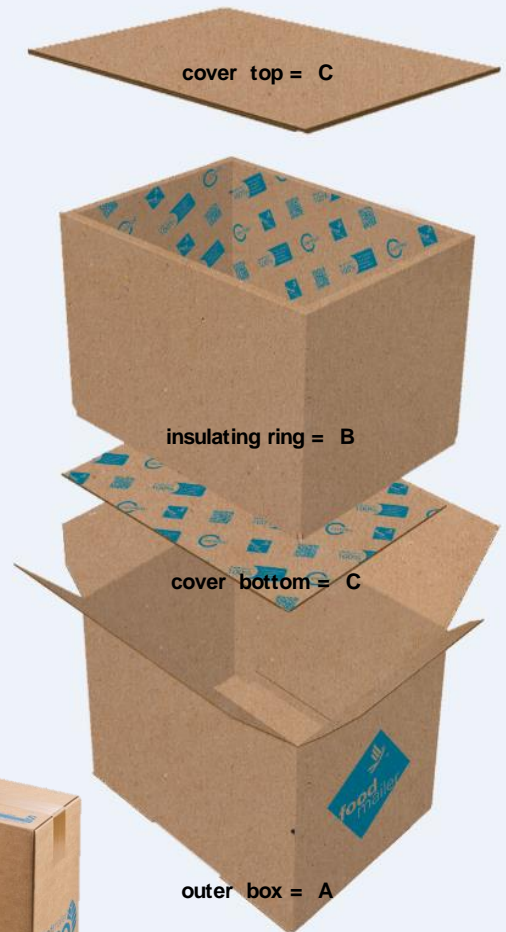

Optional:

- ColomPac® self-sealing and tear open strip
- Personalised printing in up to two colours
- Outer box with white outer layer

Personalised foodmailer® ECO

foodmailer® ECO set includes:

foodmailer® ECO				Euro pallet	
Art.-No. FME 300.200.300 SP ECO Small foodmailer® ECO SMALL, 9 litres					
Set includes	Amount/Set	Dimensions [mm]	Weight [g]	Pcs./pallet	Dimensions/Pallet [mm]
Outer box S (A) ECO brown/brown	1	300 x 200 x 300 (outside)	352	630	1.200 x 800 x 1.830
Insulating ring S (B) ECO brown/brown	1	270 x 170 x 246 (inside)	190	315	1.200 x 800 x 1.780
Cover S ECO top + bottom (C) brown/brown	2		44 / 44	1.260	1.200 x 800 x 1.385
Optional: inlay SMALL					
Inlay S ECO brown/brown	1		32	2.520	1.200 x 800 x 990

Optional:

- ColomPac® self-sealing and tear open strip
- Personalised printing in up to two colours
- Outer box with white outer layer

Personalised foodmailer® ECO

foodmailer® ECO set includes:

foodmailer® ECO				Euro pallet	
Art.-No. FME 400.300.300 foodmailer® ECO MEDIUM, 22 litres					
Set includes	Amount/Set	Dimensions [mm]	Weight [g]	Pcs./pallet	Dimensions/Pallet [mm]
Outer box M (A) ECO brown/brown	1	400 x 300 x 300 (outside)	596 g	330*	1.200 x 800 x 1.470
Insulating ring M (B) ECO brown/brown	1	370 x 270 x 246 (inside)	272 g	330	1.400 x 800 x 1.800
Cover M ECO top + bottom (C) brown/brown	2		92 g / 92 g	660	1.200 x 800 x 1.800
Optional: Inlay size MEDIUM					
Inlay M ECO brown/brown	1		64 g	1.320	1.200 x 800 x 1.550