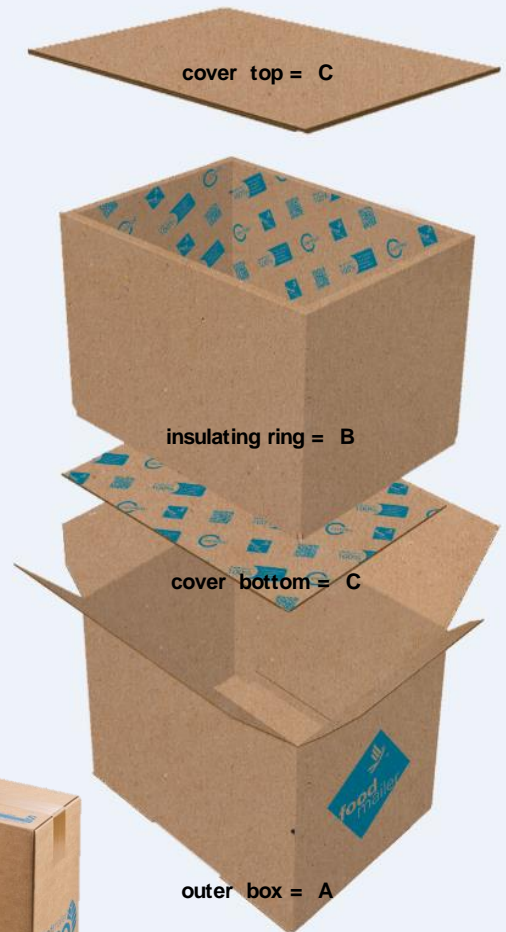

Optional:

- ColomPac® self-sealing and tear open strip
- Personalised printing in up to two colours
- Outer box with white outer layer

Personalised foodmailer® ECO

foodmailer® ECO set includes:

foodmailer® ECO				Euro pallet	
Art.-No. FME 300.200.300 SP ECO Small foodmailer® ECO SMALL, 9 litres					
Set includes	Amount/Set	Dimensions [mm]	Weight [g]	Pcs./pallet	Dimensions/Pallet [mm]
Outer box S (A) ECO brown/brown	1	300 x 200 x 300 (outside)	352	630	1.200 x 800 x 1.830
Insulating ring S (B) ECO brown/brown	1	270 x 170 x 246 (inside)	190	315	1.200 x 800 x 1.780
Cover S ECO top + bottom (C) brown/brown	2		44 / 44	1.260	1.200 x 800 x 1.385
Optional: inlay SMALL					
Inlay S ECO brown/brown	1		32	2.520	1.200 x 800 x 990

Optional:

- ColomPac® self-sealing and tear open strip
- Personalised printing in up to two colours
- Outer box with white outer layer

Personalised foodmailer® ECO

foodmailer® ECO set includes:

foodmailer® ECO				Euro pallet	
Art.-No. FME 400.400.300 foodmailer® ECO LARGE, 30 liters					
Set includes	Amount/Set	Dimensions [mm]	Weight [g]	Pcs./pallet	Dimensions/Pallet [mm]
Outer box L (A) ECO brown/brown	1	400 x 400 x 300 (outside)	750 g	300	1.200 x 800 x 1.550
Insulating ring L (B) ECO brown/brown	1	370 x 270 x 246 (inside)	316 g	300	1.600 x 800 x 1.750
Cover L ECO top + bottom (C) brown/brown	2		124 g / 124 g	600	1.200 x 800 x 1.650
Optional: inlay LARGE					
Inlay L ECO brown/brown	1		86 g	1.200	1.200 x 850 x 1.800